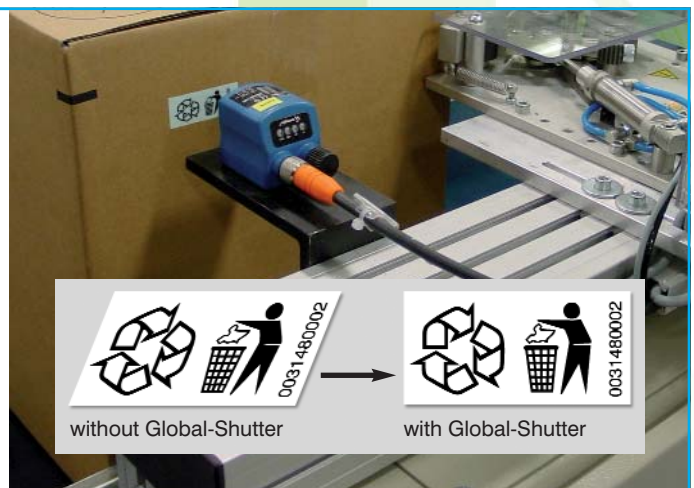

The Quick-Reader

Even if your products are transported at high conveyor speeds, wenglor's new OCR Reader takes up to 100 extremely sharp pictures per second. wenglor is counting on the latest sensor technology with Global-Shutter. After evaluation of the images, the data is outputted via RS-232.