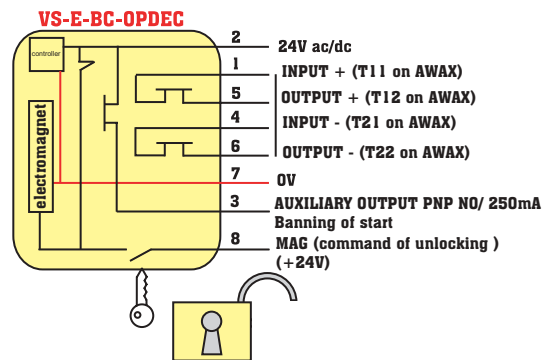

SUPER MAGNET WITH KEY

VS-R-BC-OPDEC

Key removed:
 - supply voltage ON: locking
 - supply voltage OFF: unlocking

Key locked and turned:
 - Supply voltage ON or OFF: unlocking

VS-E-BC-OPDEC

Key removed:
 - supply voltage ON (8): unlocking
 - supply voltage OFF (8): locking

Key locked and turned:
 - supply voltage ON (2): permanent unlocking

VS-EN-BC-OPDEC / VS-RN-BC-OPDEC

Key removed:
 - Supply voltage ON: unlocking

Key removed:
 - Supply voltage ON: locking

Key locked and turned:
 - supply voltage ON or OFF: locking

Key locked and turned:
 - supply voltage ON or OFF: unlocking