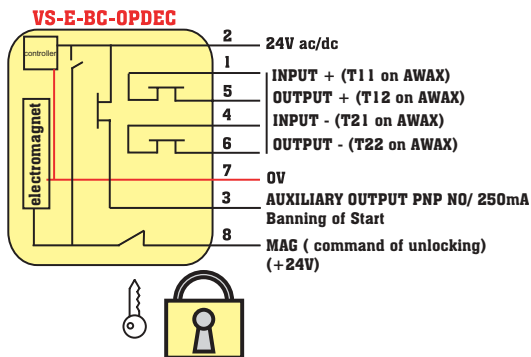

SUPER MAGNET WITH KEY

VS-R-BC-OPDEC

Key removed:
 - supply voltage ON: locking
 - supply voltage OFF: unlocking

Key locked and turned:
 - Supply voltage ON or OFF: unlocking

VS-E-BC-OPDEC

Key removed:
 - supply voltage ON (8): unlocking
 - supply voltage OFF (8): locking

Key locked and turned:
 - supply voltage ON (2): permanent unlocking

VS-EN-BC-OPDEC / VS-RN-BC-OPDEC

Key removed:
 - Supply voltage ON: unlocking

Key removed:
 - Supply voltage ON: locking

Key locked and turned:
 - supply voltage ON or OFF: locking

Key locked and turned:
 - supply voltage ON or OFF: unlocking