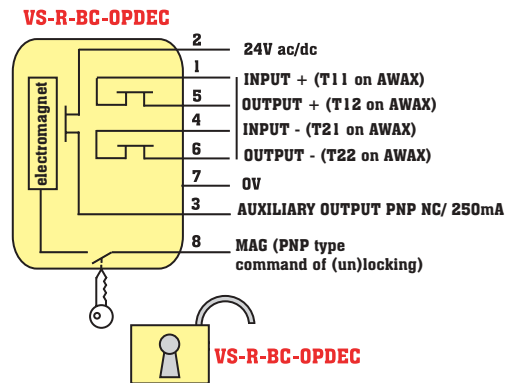

SUPER MAGNET WITH KEY

VS-R-BC-OPDEC

Key removed:
 - supply voltage ON: locking
 - supply voltage OFF: unlocking

Key locked and turned:
 - Supply voltage ON or OFF: unlocking

VS-E-BC-OPDEC

Key removed:
 - supply voltage ON (8): unlocking
 - supply voltage OFF (8): locking

Key locked and turned:
 - supply voltage ON (2): permanent unlocking

VS-EN-BC-OPDEC / VS-RN-BC-OPDEC

Key removed:
 - Supply voltage ON: unlocking

Key removed:
 - Supply voltage ON: locking

Key locked and turned:
 - supply voltage ON or OFF: locking

Key locked and turned:
 - supply voltage ON or OFF: unlocking