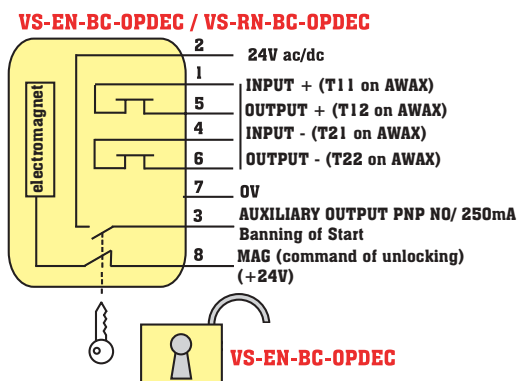

SUPER MAGNET WITH KEY

VS-R-BC-OPDEC

Key removed:
 - supply voltage ON: locking
 - supply voltage OFF: unlocking

Key locked and turned:
 - Supply voltage ON or OFF: unlocking

VS-E-BC-OPDEC

Key removed:
 - supply voltage ON (8): unlocking
 - supply voltage OFF (8): locking

Key locked and turned:
 - supply voltage ON (2): permanent unlocking

VS-EN-BC-OPDEC / VS-RN-BC-OPDEC

Key removed:
 - Supply voltage ON: unlocking

Key removed:
 - Supply voltage ON: locking

Key locked and turned:
 - supply voltage ON or OFF: locking

Key locked and turned:
 - supply voltage ON or OFF: unlocking