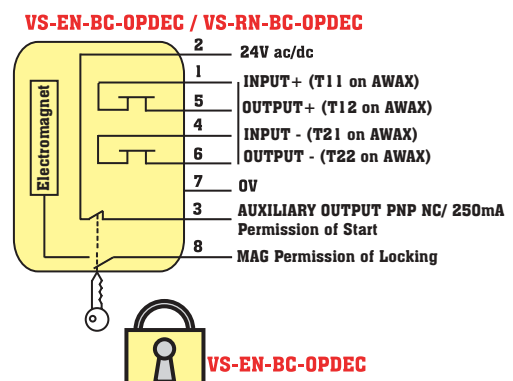

SUPER MAGNET WITH KEY

VS-R-BC-OPDEC

Key removed:
 - supply voltage ON: locking
 - supply voltage OFF: unlocking

Key locked and turned:
 - Supply voltage ON or OFF: unlocking

VS-E-BC-OPDEC

Key removed:
 - supply voltage ON (8): unlocking
 - supply voltage OFF (8): locking

Key locked and turned:
 - supply voltage ON (2): permanent unlocking

VS-EN-BC-OPDEC / VS-RN-BC-OPDEC

Key removed:
 - Supply voltage ON: unlocking

Key removed:
 - Supply voltage ON: locking

Key locked and turned:
 - supply voltage ON or OFF: locking

Key locked and turned:
 - supply voltage ON or OFF: unlocking