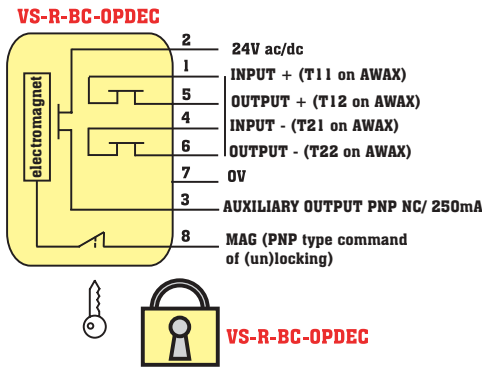

SUPER MAGNET WITH KEY

VS-R-BC-OPDEC

Key removed:
 - supply voltage ON: locking
 - supply voltage OFF: unlocking

Key locked and turned:
 - Supply voltage ON or OFF: unlocking

VS-E-BC-OPDEC

Key removed:
 - supply voltage ON (8): unlocking
 - supply voltage OFF (8): locking

Key locked and turned:
 - supply voltage ON (2): permanent unlocking

VS-EN-BC-OPDEC / VS-RN-BC-OPDEC

Key removed:
 - Supply voltage ON: unlocking

Key removed:
 - Supply voltage ON: locking

Key locked and turned:
 - supply voltage ON or OFF: locking

Key locked and turned:
 - supply voltage ON or OFF: unlocking